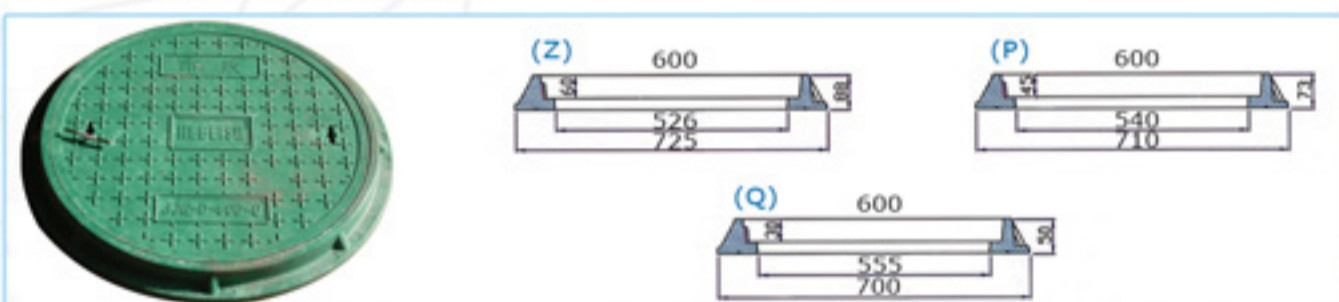

### • JJG-D-760

ITEM CODE	ITEM	TYPE	KGS/SET KGS	Loading Tons
JJG-D-760-Z	Round Cover	Heavy Type	83	25

### • JJG-D-700

ITEM CODE	ITEM	TYPE	KGS/SET KGS	Loading Tons	Sets/20 Container Stes
JJG-D-700-Z	Round Cover	Heavy Type	72.5	25	270
JJG-D-700-P	Round Cover	Medium Type	50.8	15	400
JJG-D-700-Q	Round Cover	Light Type	27.7	9	720

### • JJG-D-600

ITEM CODE	ITEM	TYPE	KGS/SET KGS	Loading Tons	Sets/20 Container Stes
JJG-D-600-Z	Round Cover	Heavy Type	43.6	25	460
JJG-D-600-P	Round Cover	Medium Type	32.7	15	610
JJG-D-600-Q	Round Cover	Light Type	21.5	9	930

### • JJG-D-500

ITEM CODE	ITEM	TYPE	KGS/SET KGS	Loading Tons	Sets/20 Container Stes
JJG-D-500-P	Round Cover	Medium Type	26.3	15	760