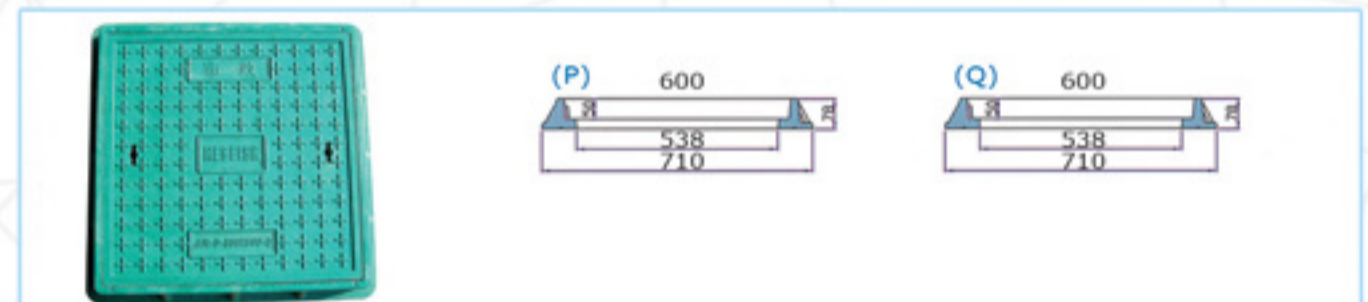

• JJG-D-600*600*50