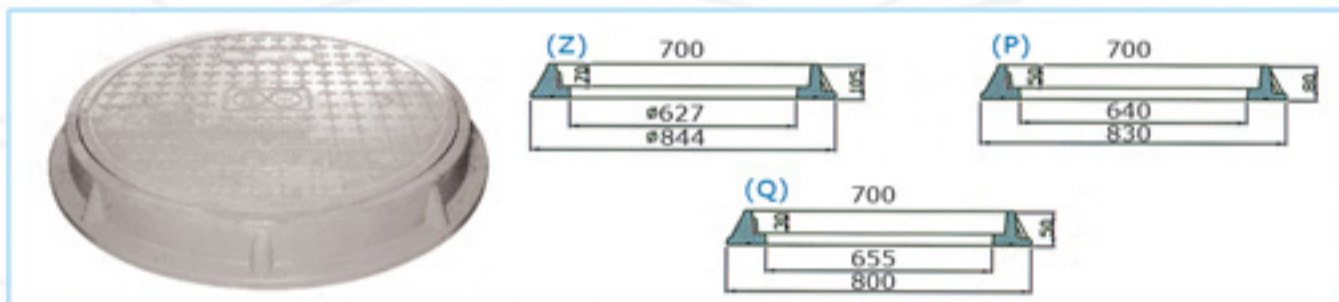

### • JJG-D-760

ITEM CODE	ITEM	TYPE	KGS/SET KGS	Loading Tons
JJG-D-760-Z	Round Cover	Heavy Type	83	25

### • JJG-D-700

ITEM CODE	ITEM	TYPE	KGS/SET KGS	Loading Tons	Sets/20 Container Stes
JJG-D-700-Z	Round Cover	Heavy Type	72.5	25	270
JJG-D-700-P	Round Cover	Medium Type	50.8	15	400
JJG-D-700-Q	Round Cover	Light Type	27.7	9	720

### • JJG-D-600

ITEM CODE	ITEM	TYPE	KGS/SET KGS	Loading Tons	Sets/20 Container Stes
JJG-D-600-Z	Round Cover	Heavy Type	43.6	25	460
JJG-D-600-P	Round Cover	Medium Type	32.7	15	610
JJG-D-600-Q	Round Cover	Light Type	21.5	9	930

### • JJG-D-500

ITEM CODE	ITEM	TYPE	KGS/SET KGS	Loading Tons	Sets/20 Container Stes
JJG-D-500-P	Round Cover	Medium Type	26.3	15	760